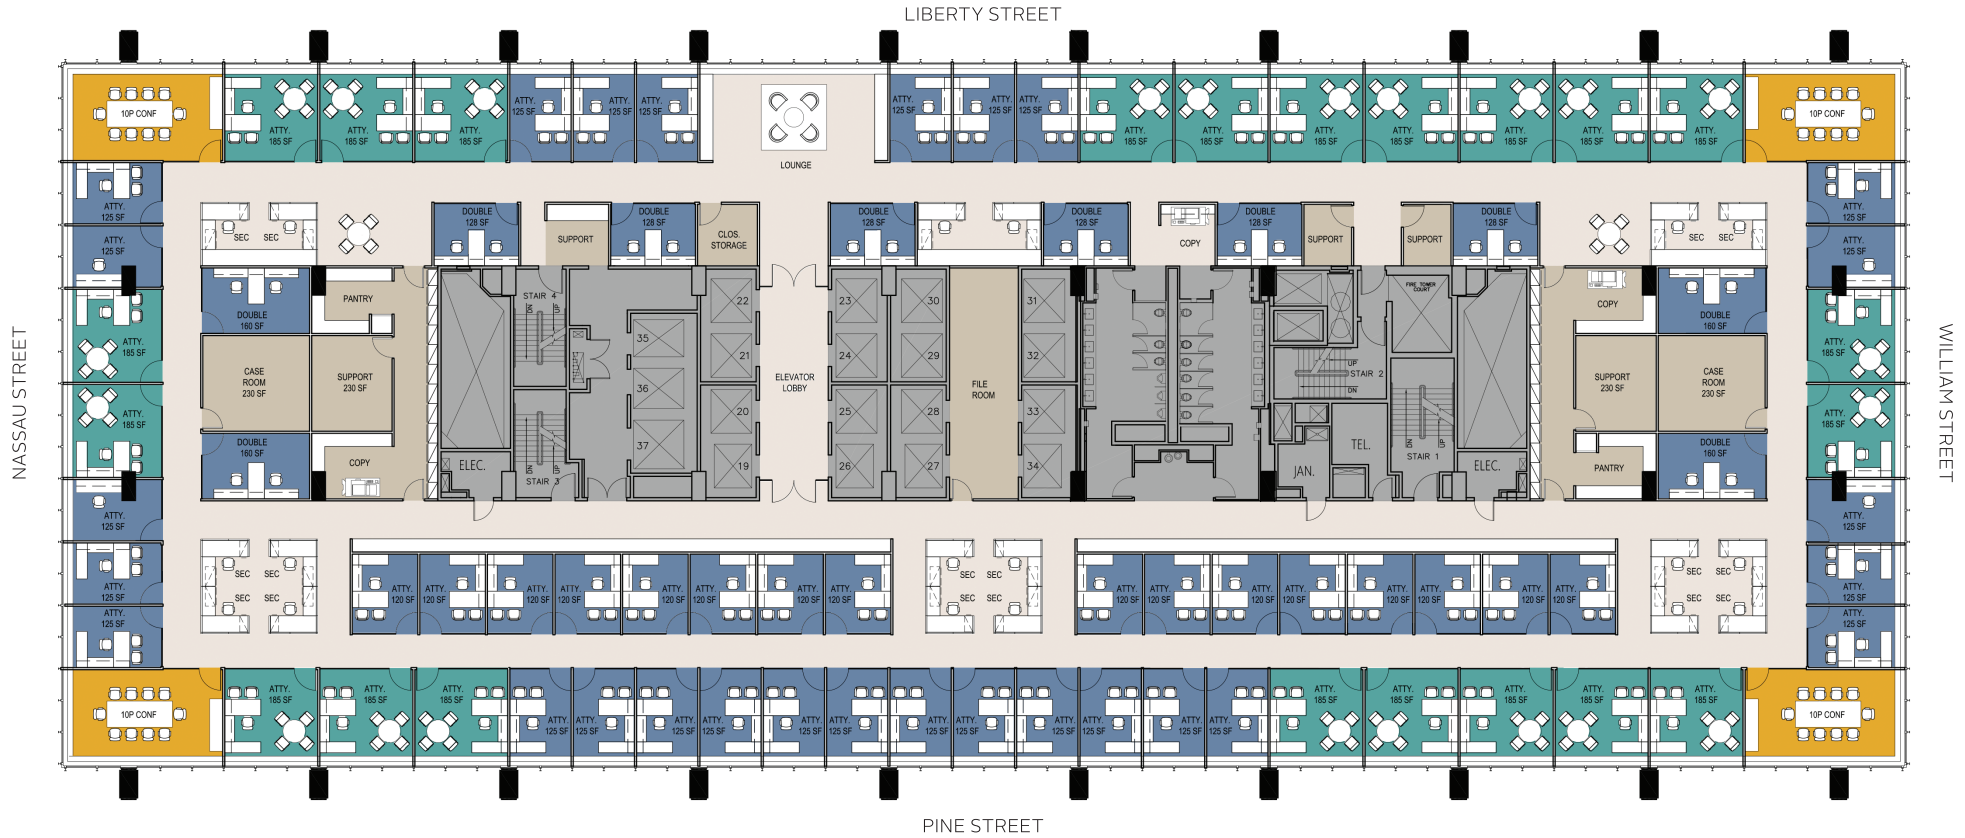

## LEGEND

- Meeting Rooms
- Support
- Large Offices
- Small Offices

TYPE	SEATS	QTY.	TOTAL
A Office	1	4	4
B Office	1	24	24
Workstation (6x6)	1	79	79
<b>TOTAL SEAT COUNT</b>			<b>107</b>

<b>RATIO</b>
CONFERENCE 0.65 : 1 PERSON

CONFERCING/MEETING	SEATS	QTY.	TOTAL
Boardroom	24-36P	0	0
Large Conference Room	16P	1	16
	14P	0	0
	8P	2	16
Meeting Rooms	6P	4	24
	1-2P	3	6
Phone Rooms	1P	2	2
External Auditors Rooms	4-6P	1	6
<b>TOTAL SEAT COUNT</b>			<b>70</b>

## LEGEND

- Meeting Rooms
- Support
- Large Offices
- Small Offices

ROOM	SEATS
<b>LAWYER</b>	
Perimeter Partner Office	22
Perimeter Associate Office	28
Interior Associate Office	16
Interior Double Associate Office	20
<b>TOTAL SEAT COUNT</b>	<b>86</b>