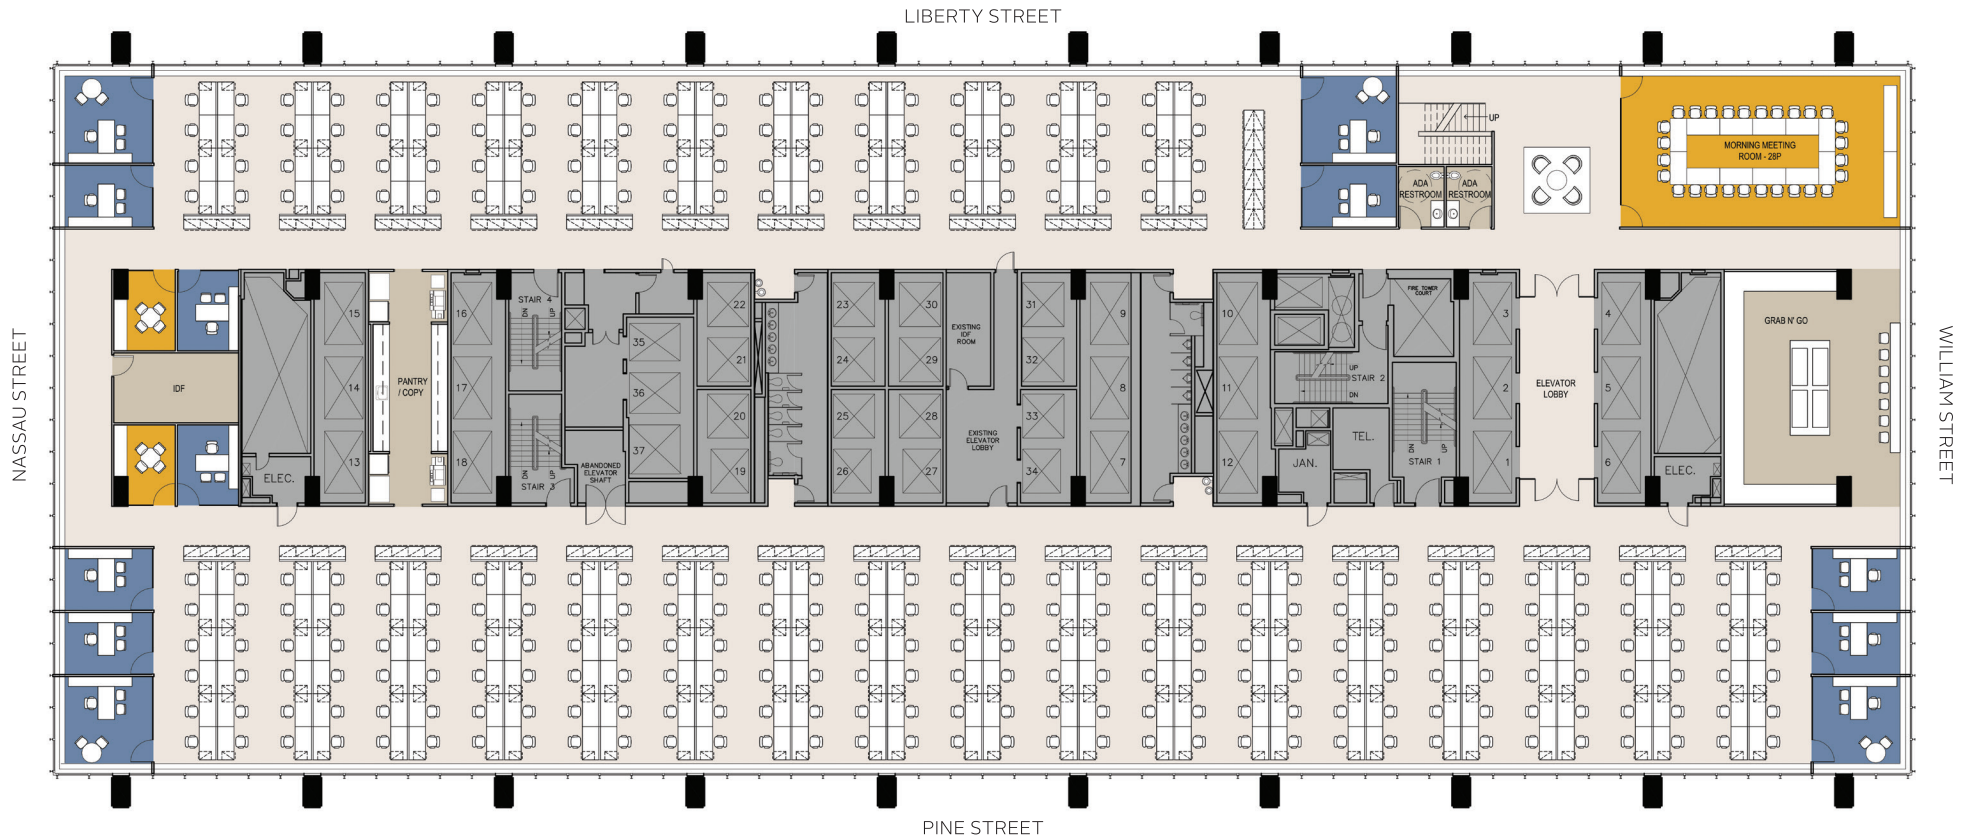

28 LIBERTY: TRADING