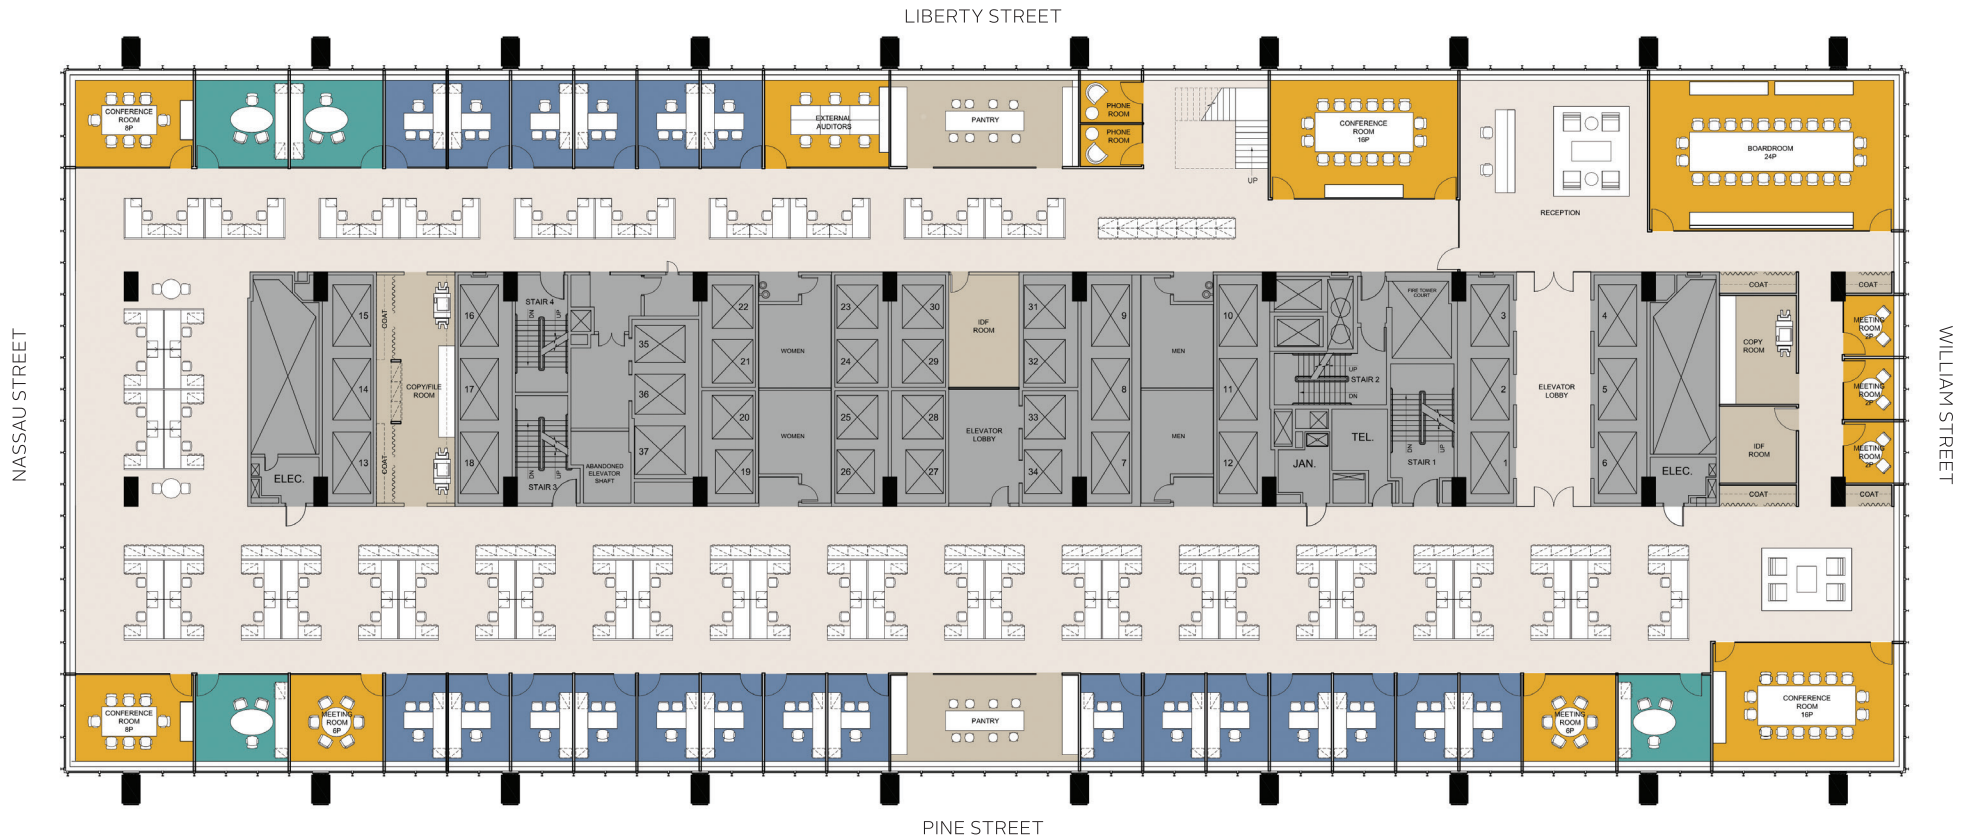

## LEGEND

- Meeting Rooms
- Support
- Large Offices
- Small Offices

TYPE	SEATS	QTY.	TOTAL
A Office	1	4	4
B Office	1	24	24
Workstation (6x6)	1	79	79
<b>TOTAL SEAT COUNT</b>			<b>107</b>

<b>RATIO</b>
CONFERENCE 0.65 : 1 PERSON

CONFERCING/MEETING	SEATS	QTY.	TOTAL
Boardroom	24-36P	0	0
Large Conference Room	16P	1	16
	14P	0	0
	8P	2	16
Meeting Rooms	6P	4	24
	1-2P	3	6
Phone Rooms	1P	2	2
External Auditors Rooms	4-6P	1	6
<b>TOTAL SEAT COUNT</b>			<b>70</b>

## LEGEND

- Meeting Rooms
- Support
- Large Offices
- Small Offices

ROOM	SEATS
<b>LAWYER</b>	
Perimeter Partner Office	22
Perimeter Associate Office	28
Interior Associate Office	16
Interior Double Associate Office	20
<b>TOTAL SEAT COUNT</b>	<b>86</b>